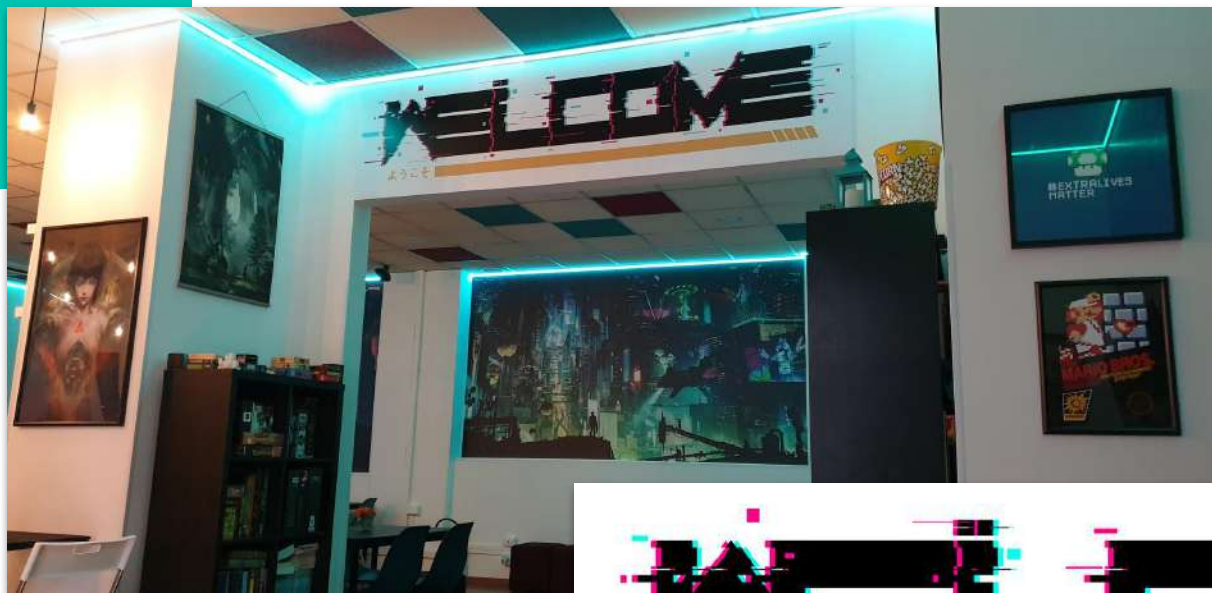

GRAPHIC DESIGN PER PROJECT NEVERLAND

2019-2020

CUSTOM LOGOTYPE

INSEGNA [LOGO+LOGOTYPE]

WALLPAPER

TESSERA SOCIO

Fronte

The back of the membership card is black with a white, rounded rectangular form for personal information. The text 'Tesserà Socio' is written in a yellow, stylized font at the top. Below it, four white input fields are arranged vertically. The labels for these fields are: 'Nome' (Name) in light blue, 'Cognome' (Surname) in light blue, 'Data di nascita' (Date of birth) in light blue, and 'Validità' (Validity) in pink. The background of the card has a dark, geometric pattern.

Retro

GRAFICHE BANCONE

Realizzazione

Fronte

Ripiano

Laterale

GRAFICA PER INTERNO

Realizzazione